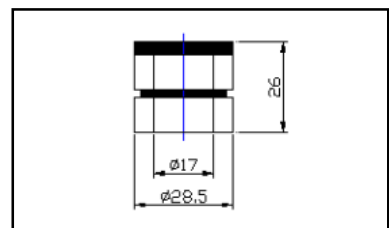

Part No. : SR/2098

Type : Hino

Repl :