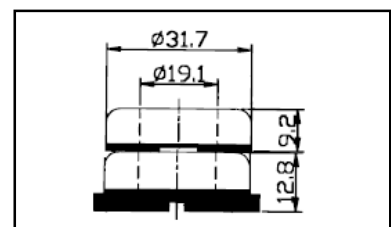

Part No. : SR/2055

Type : Lucas

Repl : M-50

Part No. : SR/2056

Type : Motorola

Repl : 515-003

* All OEM's Name & Numbers are used for reference purposes only.

AUTO BRITE INDIA : 123, HSIDC, PH-IV, KUNDLI -131028 HARYANA, INDIA