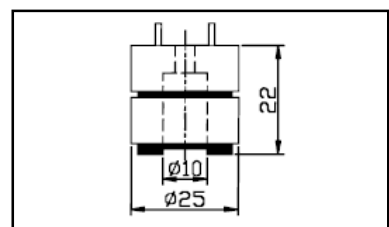

* All OEM's Name & Numbers are used for reference purposes only.

AUTO BRITE INDIA : 123, HSIDC, PH-IV, KUNDLI -131028 HARYANA, INDIA

Tel : +91-130-2110196   Telefax : +91-130-2219494   www.autobriteindia.com | www.abisliprings.com