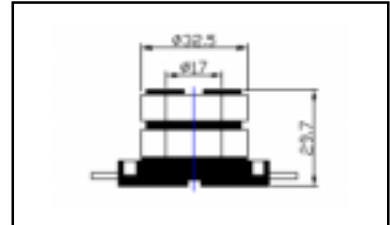

* All OEM's Name & Numbers are used for reference purposes only.

AUTO BRITE INDIA : 123, HSIDC, PH-IV, KUNDLI -131028 HARYANA, INDIA

Tel : +91-130-2110196   Telefax : +91-130-2219494   www.autobriteindia.com | www.abislprings.com