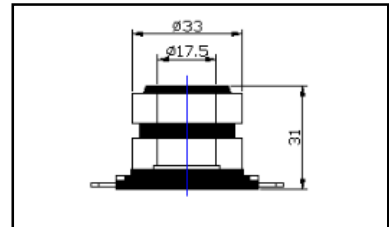

Part No. : SR/2096

Type : Prestolite

Repl :