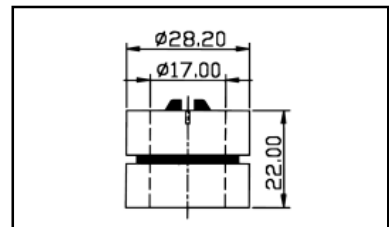

Part No. : SR/2014

Type : Ford-IG

Repl : C3S2-10328A