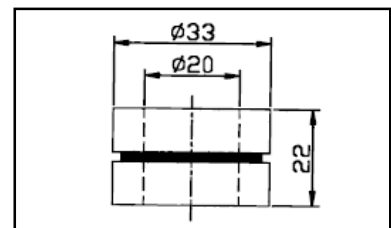

* All OEM's Name & Numbers are used for reference purposes only.

AUTO BRITE INDIA : 123, HSIDC, PH-IV, KUNDLI -131028 HARYANA, INDIA

Tel : +91-130-2110196   Telefax : +91-130-2219494   www.autobriteindia.com | www.abisliprings.com