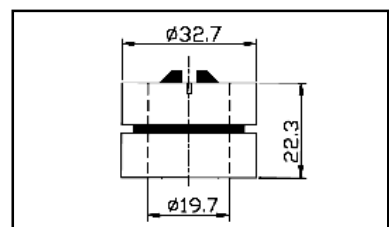

* All OEM's Name & Numbers are used for reference purposes only.

AUTO BRITE INDIA : 123, HSIDC, PH-IV, KUNDLI -131028 HARYANA, INDIA

Tel : +91-130-2110196   Telefax : +91-130-2219494   www.autobriteindia.com | www.abisliprings.com