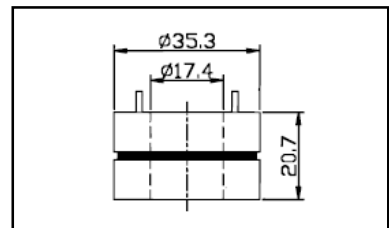

Part No. : SR/2050

Type : Hitachi

**Repl : L155-81001S
LR 160-401**