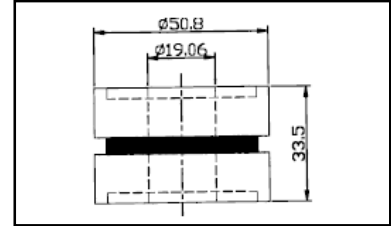

Part No. : SR/2035

Type : Ford-3G

Repl : 3G Series