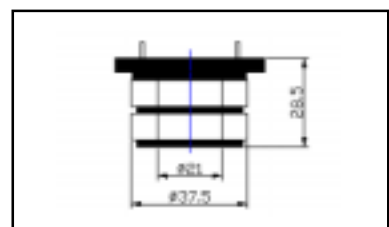

* All OEM's Name & Numbers are used for reference purposes only.

AUTO BRITE INDIA : 123, HSIDC, PH-IV, KUNDLI -131028 HARYANA, INDIA

Tel : +91-130-2110196   Telefax : +91-130-2219494   www.autobriteindia.com | www.abisliprings.com