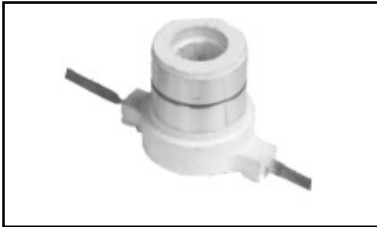

Part No. : SR/2035

Type : Ford-3G

Repl : 3G Series