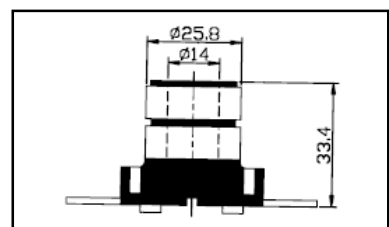

* All OEM's Name & Numbers are used for reference purposes only.

AUTO BRITE INDIA : 123, HSIDC, PH-IV, KUNDLI -131028 HARYANA, INDIA

Tel : +91-130-2110196   Telefax : +91-130-2219494   www.autobriteindia.com | www.abisliprings.com