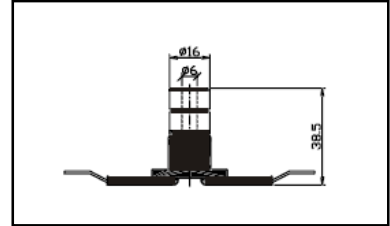

Part No. : SR/2071

Type : Ford - 6G

Repl : 6G Series