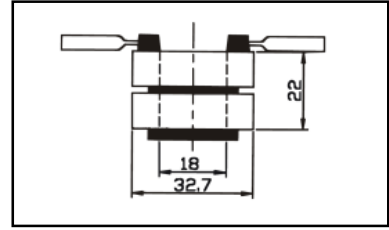

ALTERNATOR SLIP RING

Illustration

Part Number

Part No. : SR/1001

Type : ND

Repl : 021045-310

Dimension (mm)

Part No. : SR/1002