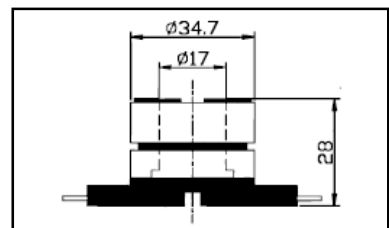

* All OEM's Name & Numbers are used for reference purposes only.

AUTO BRITE INDIA : 123, HSIDC, PH-IV, KUNDLI -131028 HARYANA, INDIA

Tel : +91-130-2110196   Telefax : +91-130-2219494   www.autobriteindia.com | www.abisliprings.com