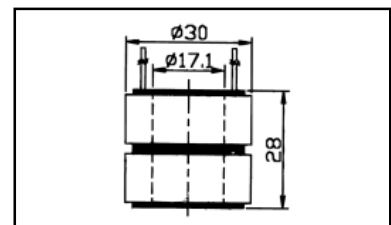

* All OEM's Name & Numbers are used for reference purposes only.

AUTO BRITE INDIA : 123, HSIDC, PH-IV, KUNDLI -131028 HARYANA, INDIA

Tel : +91-130-2110196   Telefax : +91-130-2219494   www.autobriteindia.com | www.abisliprings.com