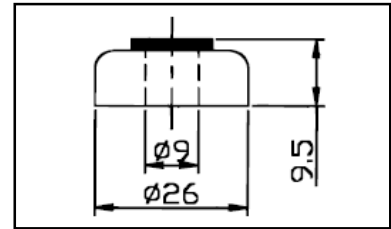

Part No. : SR/2053

Type : Delco

Repl : CS130, Repl
10475751