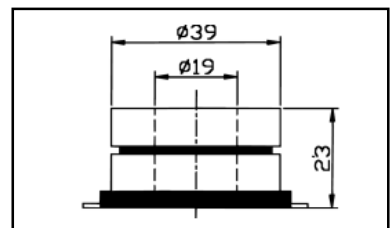

* All OEM's Name & Numbers are used for reference purposes only.

AUTO BRITE INDIA : 123, HSIDC, PH-IV, KUNDLI -131028 HARYANA, INDIA

Tel : +91-130-2110196   Telefax : +91-130-2219494   www.autobriteindia.com | www.abisliprings.com