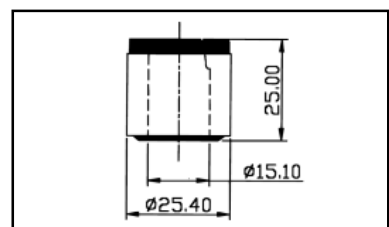

* All OEM's Name & Numbers are used for reference purposes only.

AUTO BRITE INDIA : 123, HSIDC, PH-IV, KUNDLI -131028 HARYANA, INDIA

Tel : +91-130-2110196   Telefax : +91-130-2219494   www.autobriteindia.com | www.abisliprings.com