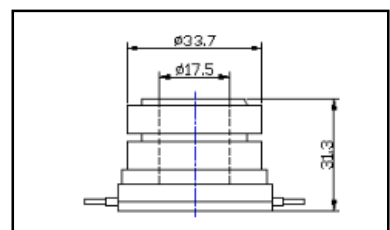

* All OEM's Name & Numbers are used for reference purposes only.

AUTO BRITE INDIA : 123, HSIDC, PH-IV, KUNDLI -131028 HARYANA, INDIA

Tel : +91-130-2110196   Telefax : +91-130-2219494   www.autobriteindia.com | www.abisliprings.com