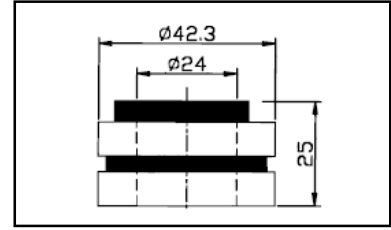

ALTERNATOR SLIP RING

Illustration

Part Number

Part No. : SR/2051

Type : C.A.V.

Repl : 6270-210

Dimension (mm)

Part No. : SR/2052