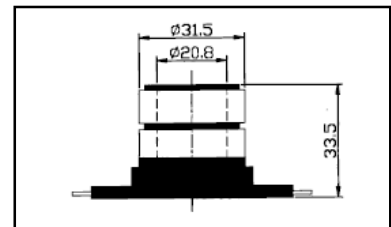

Part No. : SR/2055

Type : Lucas

Repl : M-50