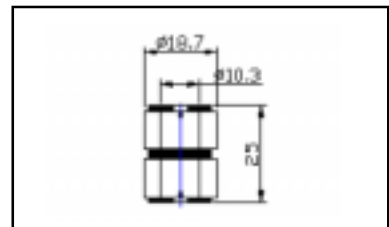

Part No. : SR/2097

Type : Bosch

Repl :