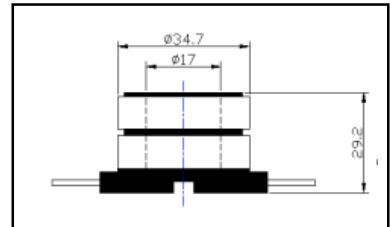

Part No. : SR/2084

Type :

Repl : 6-Piece Design