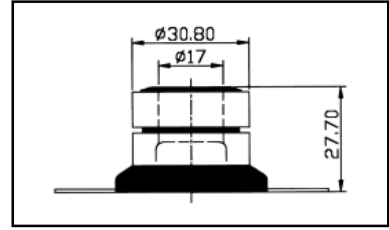

Dimension (mm)

Part No. : SR/2012/15

Type : Paris Rhone

Repl : A13N/A14N