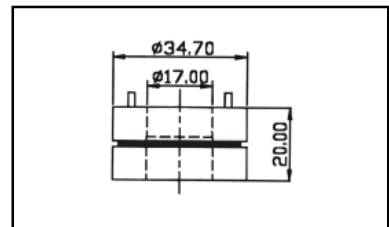

Part No. : SR/1005

Type : Bosh Type

Repl : 1124303007