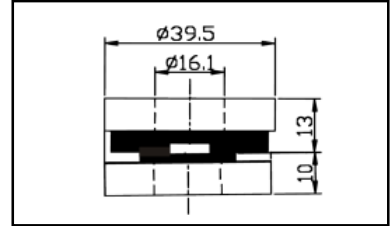

Part No. : SR/B004FLAT

Type : RomanTractor

Repl :