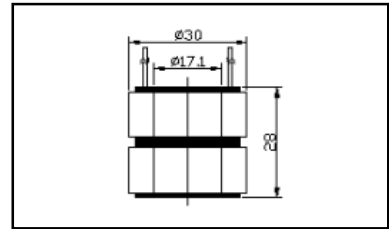

Part No. : SR/2095

Type : Nippon Denso

Repl :