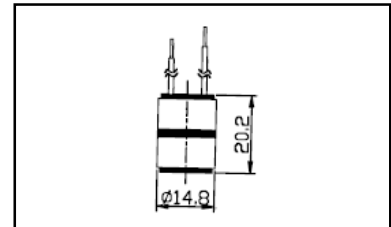

Part No. : SR/2054

Type : Nikko Type

Repl : Isuzu Truck