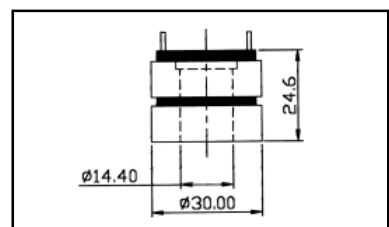

* All OEM's Name & Numbers are used for reference purposes only.

AUTO BRITE INDIA : 123, HSIDC, PH-IV, KUNDLI -131028 HARYANA, INDIA

Tel : +91-130-2110196   Telefax : +91-130-2219494   www.autobriteindia.com | www.abisliprings.com