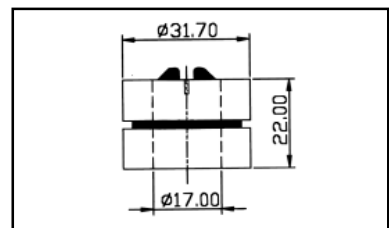

* All OEM's Name & Numbers are used for reference purposes only.

AUTO BRITE INDIA : 123, HSIDC, PH-IV, KUNDLI -131028 HARYANA, INDIA

Tel : +91-130-2110196   Telefax : +91-130-2219494   www.autobriteindia.com | www.abisliprings.com