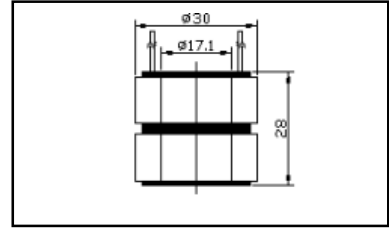

ALTERNATOR SLIP RING

Illustration

Part Number

Part No. : SR/2093

Type : Ducellier

Repl : IC Series Alt

Dimension (mm)

Part No. : SR/2094