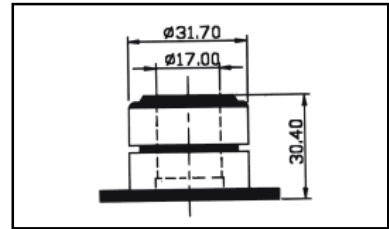

Part No. : SR/1003

Type : Lucas

Repl : FITS-262-114-59